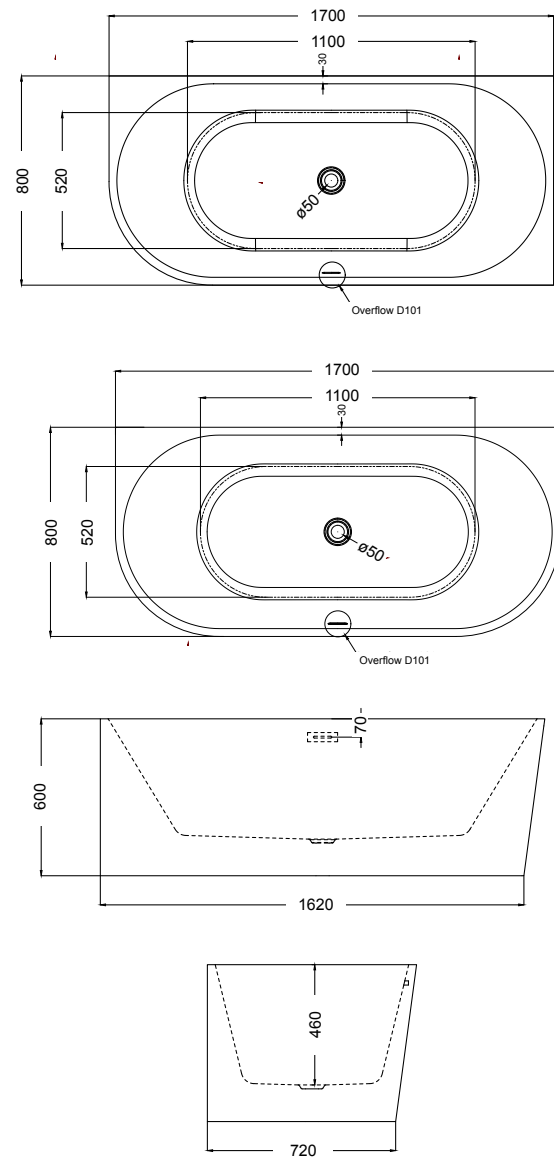

**Aalborg brusearm, 30 cm**

Art. nr.: 2716933, 2716927, 2716919, 2716917, 2716935, 2720792

Side 27 | Badekar back-to-wall, 170 cm

Rasmus back-to-wall badekar  
 Art. nr.: 7416333, 7207650, 7416335,  
 2719948, 7416340, 2719950