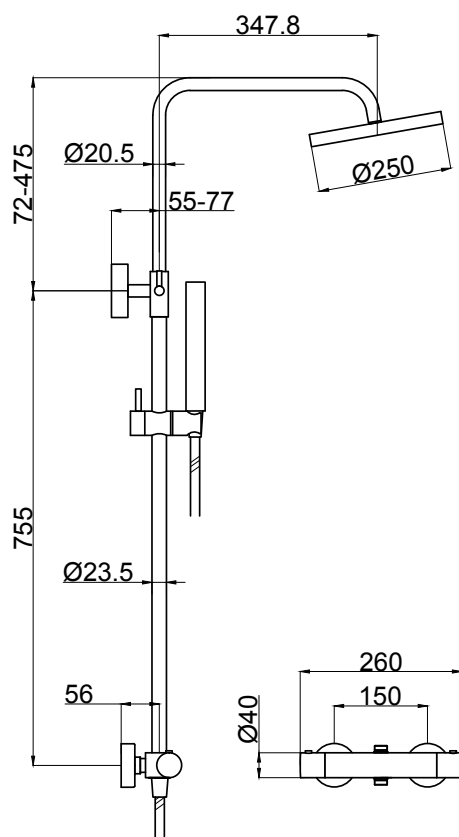

Aalborg brusearm, 30 cm

Art. nr.: 2716933, 2716927, 2716919, 2716917, 2716935, 2720792