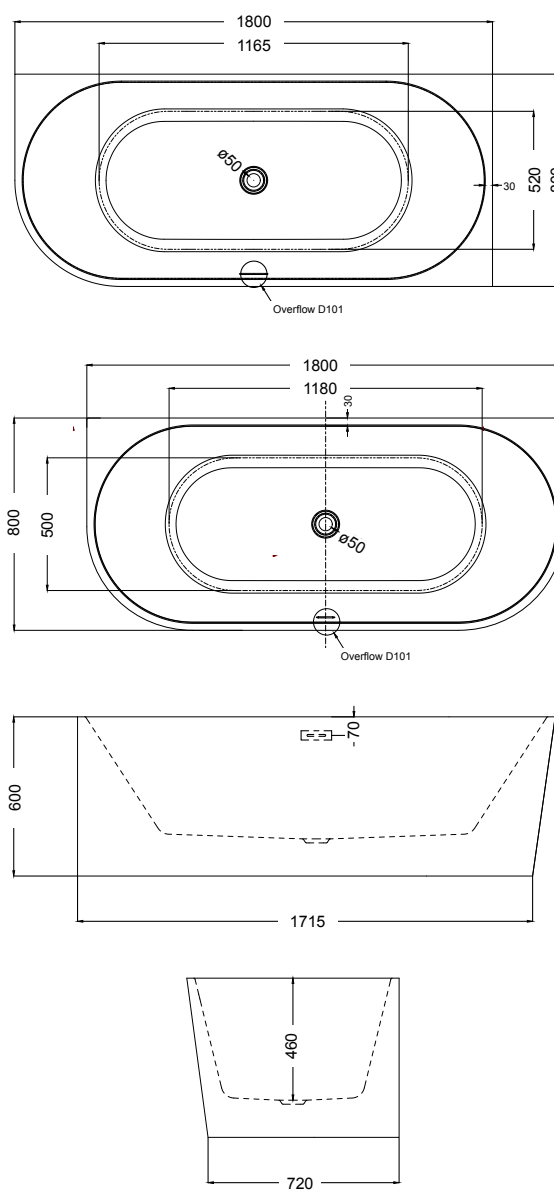

Side 27 | Badekar back-to-wall, 180 cm

Rasmus back-to-wall badekar
Art. nr.: 7207648, 7207649, 2719944,
2719945, 2719946, 2719947