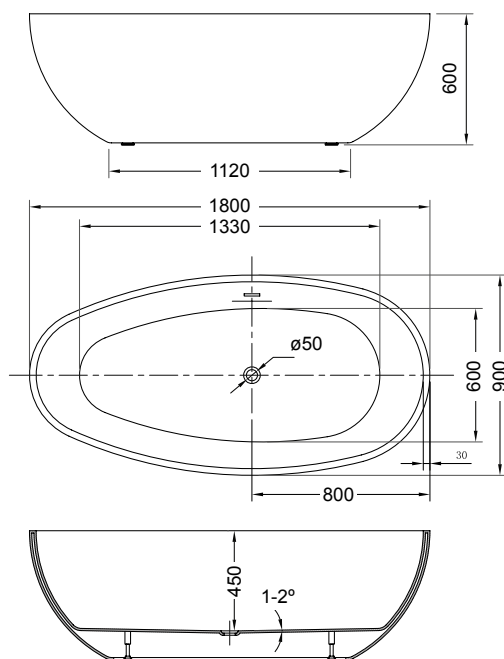

Ove fritstående badekar
Art. nr.: 7416330, 2719949