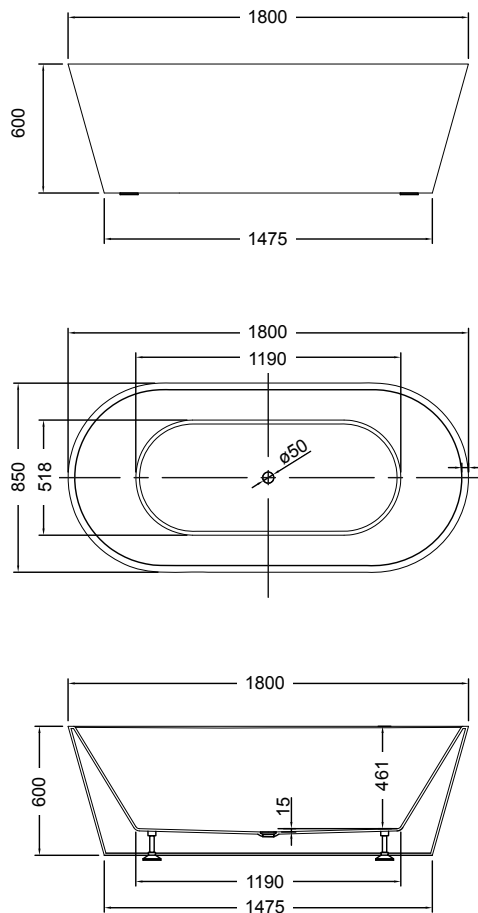

Side 29 | Badekar

Joren fritstående badekar
Art. nr.: 7416322, 7207651